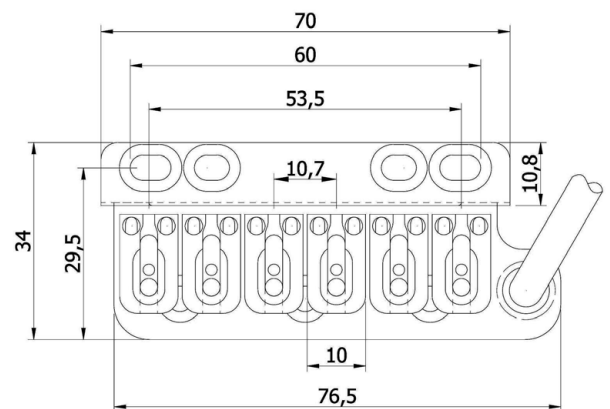

VT1 Special standard

A direct replacement for traditional 'S style', 6 x screw tremolo systems.

The pack includes, tremolo block, tremolo arm, high to ultra-low tension springs, fulcrum plate with fixing screws, 2 x Allen keys (1.5mm / 1/16" and 2.5mm / 3/32").

Two year warranty.

The pieces can be purchased individually.

mm

PRODUCT RESOURCES

ASSEMBLY INSTRUCTIONS

THE CORRECT USE OF SPRINGS

FAQ's

Vega-Trem