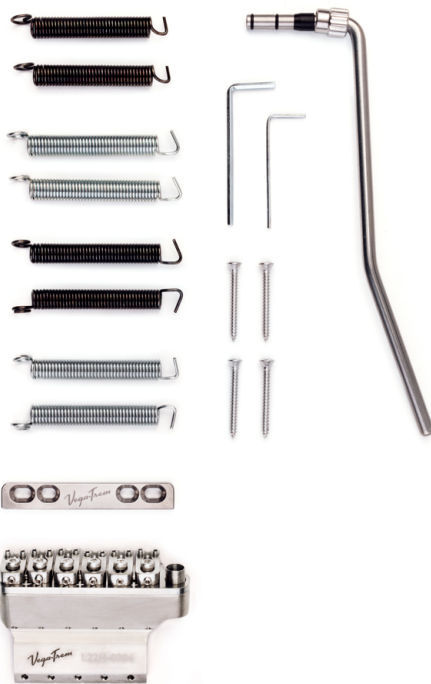

# VT1 Special standard

A direct replacement for traditional 'S style', 6 x screw tremolo systems.

The pack includes, tremolo block, tremolo arm, high to ultra-low tension springs, fulcrum plate with fixing screws, 2 x Allen keys (1.5mm / 1/16" and 2.5mm / 3/32").

Two year warranty.

The pieces can be purchased individually.

mm

## PRODUCT RESOURCES

ASSEMBLY INSTRUCTIONS

THE CORRECT USE OF SPRINGS

FAQ's

Vega-Trem

STANDARD MODELS

	<p><b>VT1 Special standard</b></p> <p>Finished in high quality stainless steel. Brass block.</p>	
	<p><b>VT1 Special standard Gold</b></p> <p>Finished in high quality stainless steel. Brass block.</p>	
	<p><b>VT1 Special standard Black</b></p> <p>Finished in high quality stainless steel. Brass block.</p>	
	<p><b>VT1 Special standard Satin</b></p> <p>Finished in high quality stainless steel. Brass block.</p>	