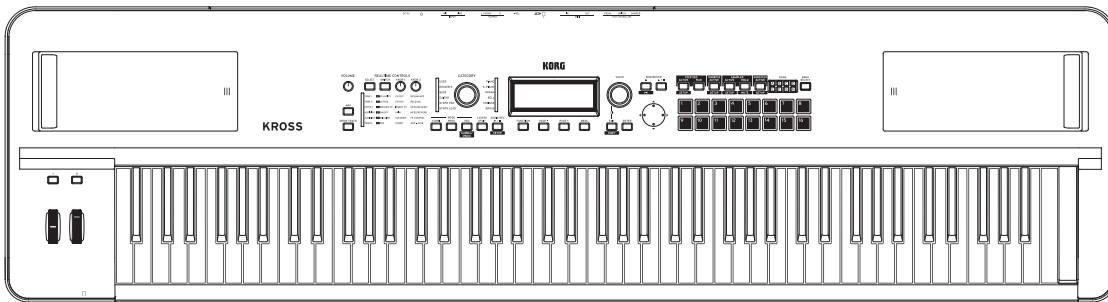

KROSS

SYNTHESIZER WORKSTATION

SE Extra Voice Name List

KORG

EFGSJ 1

Program	3
Drum Track Patterns	4
Arpeggio Patterns	4
Multisamples KG4 Mono (*: Stereo)	5
Drumsamples KG4 Mono	5
Drum Kits	6

Program

No.	Name	Category	Sub Category	OSC Mode
UA000	KROSS SE Grand	PIANO	Natural Piano	Double
UA001	Brightness SE Grand	PIANO	Natural Piano	Double
UA002	Concert SE Grand	PIANO	Natural Piano	Double
UA003	Sharp SE Grand	PIANO	Natural Piano	Double
UA004	Deep Rvb SE Grand	PIANO	Natural Piano	Double
UA005	Classic SE Grand	PIANO	Natural Piano	Double
UA006	Dark SE Grand	PIANO	Natural Piano	Double
UA007	Warm SE Grand	PIANO	Natural Piano	Double
UA008	Pure Stereo Grand	PIANO	Natural Piano	Double
UA009	Smoky Air Piano	PIANO	Natural Piano	Double
UA010	Old Record Piano	PIANO	Natural Piano	Double
UA011	Ob-La-Da Piano	PIANO	Natural Piano	Double
UA012	Lady "M" Piano	PIANO	Natural Piano	Double
UA013	Sadie Piano	PIANO	Natural Piano	Double
UA014	Delayed Piano	PIANO	Dance Piano	Double
UA015	Repetition Piano	PIANO	Dance Piano	Double
UA016	EDM Piano	PIANO	Dance Piano	Double
UA017	Atmos Piano	PIANO	Layered Piano	Double
UA018	Whizzing Piano	PIANO	Layered Piano	Double
UA019	Hoarfrost Piano	PIANO	Layered Piano	Double
UA020	Puff Out Piano	PIANO	Layered Piano	Double
UA021	Floating Piano	PIANO	Layered Piano	Double
UA022	Bleary Piano	PIANO	Layered Piano	Double
UA023	Doze Piano	PIANO	Layered Piano	Double
UA024	Piano & Strings	PIANO	Layered Piano	Double
UA025	Melancholy Piano	PIANO	Layered Piano	Double
UA026	Piano & Power Pad	PIANO	Layered Piano	Double
UA027	Holding Back Layer	PIANO	Layered Piano	Double
UA028	Rockin' Layer	PIANO	Layered Piano	Double
UA029	E.Grand Layer	PIANO	Layered Piano	Double
UA030	MALLETY Piano	PIANO	Layered Piano	Double
UA031	Tiny TOY Piano	PIANO	Layered Piano	Double
UA032	E.P.Mark I 8Way	E.PIANO	Real E.Piano	Double
UA033	E.P.Mark I HardTouch	E.PIANO	Real E.Piano	Single
UA034	E.P.Mark I Mid Touch	E.PIANO	Real E.Piano	Single
UA035	E.P.Mark I SoftTouch	E.PIANO	Real E.Piano	Single
UA036	Psychedelic Mark I	E.PIANO	Real E.Piano	Double
UA037	Not In Love Suit	E.PIANO	Real E.Piano	Single
UA038	1/4 PHASE Suit	E.PIANO	Real E.Piano	Double
UA039	MARK I & Syn Pad	E.PIANO	Real E.Piano	Double
UA040	E.P.Dyno 8Way	E.PIANO	Real E.Piano	Double
UA041	E.P.Dyno Hard Touch	E.PIANO	Real E.Piano	Single
UA042	E.P.Dyno Mid Touch	E.PIANO	Real E.Piano	Single
UA043	E.P.Dyno Soft Touch	E.PIANO	Real E.Piano	Single
UA044	Ballade DynoMy	E.PIANO	Real E.Piano	Double
UA045	Greatest DynoMy	E.PIANO	Real E.Piano	Double
UA046	DynoMy&Syn Strings	E.PIANO	Real E.Piano	Double
UA047	E.P.Mark V 8Way	E.PIANO	Real E.Piano	Double
UA048	E.P.Mark V HardTouch	E.PIANO	Real E.Piano	Single
UA049	E.P.Mark V Mid Touch	E.PIANO	Real E.Piano	Single
UA050	E.P.Mark V SoftTouch	E.PIANO	Real E.Piano	Single
UA051	Mark V OverDrive	E.PIANO	Real E.Piano	Single
UA052	Still Crazy Suit	E.PIANO	Real E.Piano	Single
UA053	Ballade Hard Suit	E.PIANO	Real E.Piano	Single
UA054	MARK V & SynStrings	E.PIANO	Real E.Piano	Double
UA055	E.P.200A 8Way	E.PIANO	Real E.Piano	Double
UA056	E.P.200A Hard Touch	E.PIANO	Real E.Piano	Single
UA057	E.P.200A Mid Touch	E.PIANO	Real E.Piano	Single
UA058	E.P.200A Soft Touch	E.PIANO	Real E.Piano	Single
UA059	E.P.200A OverDrive	E.PIANO	Real E.Piano	Single
UA060	Top of the Wurlly	E.PIANO	Real E.Piano	Single
UA061	You're My BestWurlly	E.PIANO	Real E.Piano	Single
UA062	The Walrus E.P.	E.PIANO	Real E.Piano	Double