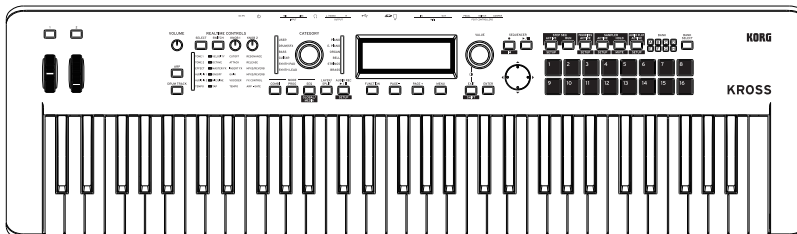

KROSS

SYNTHESIZER WORKSTATION

SE Extra Voice Name List

KORG

EFGSJ 1

Program	3
Drum Track Patterns	4
Arpeggio Patterns	4
Multisamples KG4 Mono (*: Stereo)	5
Drumsamples KG4 Mono	5
Drum Kits	6

Program

No.	Name	Category	Sub Category	OSC Mode
UA000	KROSS SE Grand	PIANO	Natural Piano	Double
UA001	Brightness SE Grand	PIANO	Natural Piano	Double
UA002	Concert SE Grand	PIANO	Natural Piano	Double
UA003	Sharp SE Grand	PIANO	Natural Piano	Double
UA004	Deep Rvb SE Grand	PIANO	Natural Piano	Double
UA005	Classic SE Grand	PIANO	Natural Piano	Double
UA006	Dark SE Grand	PIANO	Natural Piano	Double
UA007	Warm SE Grand	PIANO	Natural Piano	Double
UA008	Pure Stereo Grand	PIANO	Natural Piano	Double
UA009	Smoky Air Piano	PIANO	Natural Piano	Double
UA010	Old Record Piano	PIANO	Natural Piano	Double
UA011	Ob-La-Da Piano	PIANO	Natural Piano	Double
UA012	Lady "M" Piano	PIANO	Natural Piano	Double
UA013	Sadie Piano	PIANO	Natural Piano	Double
UA014	Delayed Piano	PIANO	Dance Piano	Double
UA015	Repetition Piano	PIANO	Dance Piano	Double
UA016	EDM Piano	PIANO	Dance Piano	Double
UA017	Atmos Piano	PIANO	Layered Piano	Double
UA018	Whizzing Piano	PIANO	Layered Piano	Double
UA019	Hoarfrost Piano	PIANO	Layered Piano	Double
UA020	Puff Out Piano	PIANO	Layered Piano	Double
UA021	Floating Piano	PIANO	Layered Piano	Double
UA022	Bleary Piano	PIANO	Layered Piano	Double
UA023	Doze Piano	PIANO	Layered Piano	Double
UA024	Piano & Strings	PIANO	Layered Piano	Double
UA025	Melancholy Piano	PIANO	Layered Piano	Double
UA026	Piano & Power Pad	PIANO	Layered Piano	Double
UA027	Holding Back Layer	PIANO	Layered Piano	Double
UA028	Rockin' Layer	PIANO	Layered Piano	Double
UA029	E.Grand Layer	PIANO	Layered Piano	Double
UA030	MALLETY Piano	PIANO	Layered Piano	Double
UA031	Tiny TOY Piano	PIANO	Layered Piano	Double
UA032	E.P.Mark I 8Way	E.PIANO	Real E.Piano	Double
UA033	E.P.Mark I HardTouch	E.PIANO	Real E.Piano	Single
UA034	E.P.Mark I Mid Touch	E.PIANO	Real E.Piano	Single
UA035	E.P.Mark I SoftTouch	E.PIANO	Real E.Piano	Single
UA036	Psychedelic Mark I	E.PIANO	Real E.Piano	Double
UA037	Not In Love Suit	E.PIANO	Real E.Piano	Single
UA038	1/4 PHASE Suit	E.PIANO	Real E.Piano	Double
UA039	MARK I & Syn Pad	E.PIANO	Real E.Piano	Double
UA040	E.P.Dyno 8Way	E.PIANO	Real E.Piano	Double
UA041	E.P.Dyno Hard Touch	E.PIANO	Real E.Piano	Single
UA042	E.P.Dyno Mid Touch	E.PIANO	Real E.Piano	Single
UA043	E.P.Dyno Soft Touch	E.PIANO	Real E.Piano	Single
UA044	Ballade DynoMy	E.PIANO	Real E.Piano	Double
UA045	Greatest DynoMy	E.PIANO	Real E.Piano	Double
UA046	DynoMy&Syn Strings	E.PIANO	Real E.Piano	Double
UA047	E.P.Mark V 8Way	E.PIANO	Real E.Piano	Double
UA048	E.P.Mark V HardTouch	E.PIANO	Real E.Piano	Single
UA049	E.P.Mark V Mid Touch	E.PIANO	Real E.Piano	Single
UA050	E.P.Mark V SoftTouch	E.PIANO	Real E.Piano	Single
UA051	Mark V OverDrive	E.PIANO	Real E.Piano	Single
UA052	Still Crazy Suit	E.PIANO	Real E.Piano	Single
UA053	Ballade Hard Suit	E.PIANO	Real E.Piano	Single
UA054	MARK V & SynStrings	E.PIANO	Real E.Piano	Double
UA055	E.P.200A 8Way	E.PIANO	Real E.Piano	Double
UA056	E.P.200A Hard Touch	E.PIANO	Real E.Piano	Single
UA057	E.P.200A Mid Touch	E.PIANO	Real E.Piano	Single
UA058	E.P.200A Soft Touch	E.PIANO	Real E.Piano	Single
UA059	E.P.200A OverDrive	E.PIANO	Real E.Piano	Single
UA060	Top of the Wurlly	E.PIANO	Real E.Piano	Single
UA061	You're My BestWurlly	E.PIANO	Real E.Piano	Single
UA062	The Walrus E.P.	E.PIANO	Real E.Piano	Double