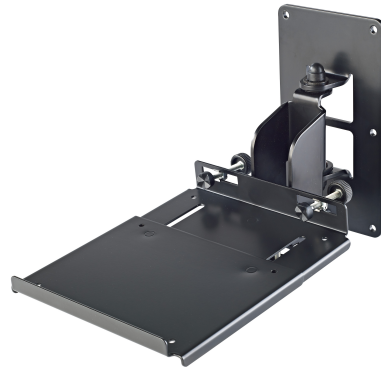

## Speaker wall mount with sheet

### Product variant

24171-000-55 - black

### Data

<b>Angle of inclination</b>	3° to -20°
<b>Material</b>	steel
<b>Max. load capacity</b>	15 kg
<b>Mounting</b>	attaches to walls
<b>Product Category</b>	Topline
<b>Special features</b>	clamp area for loudspeakers from 115 to 250 mm
<b>Swivel</b>	100 °
<b>Type</b>	black
<b>Wall plate</b>	220 x 120 mm
<b>Weight</b>	3.18 kg

Versatile wall mount with sheet for monitors and loudspeakers up to 15 kg. The tray can be swiveled to both sides variably from +3° to -20°. Using 2 clamp screws, that are movable within the breadth of the slit, the box is simply and securely clamped to the holder. The clamp area for the loudspeakers covers 115 to 250 mm.