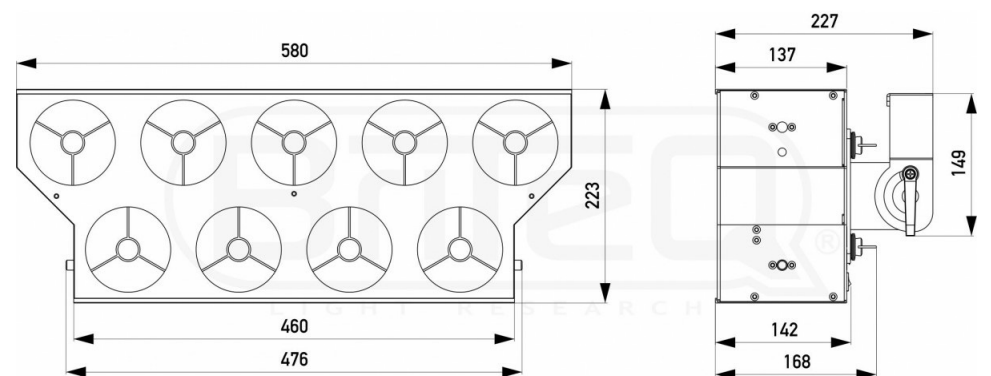

www.briteq-lighting.com | <https://www.facebook.com/Briteq>

Beglec NV has the right to change products and specifications with and without notice. Major as well as minor changes can be involved. This leaflet can contain errors, therefore we advice to consult your local dealer to ensure that actual features and specifications match your requirements. Copyright © 2017 by BEGLEC NV. All rights reserved.